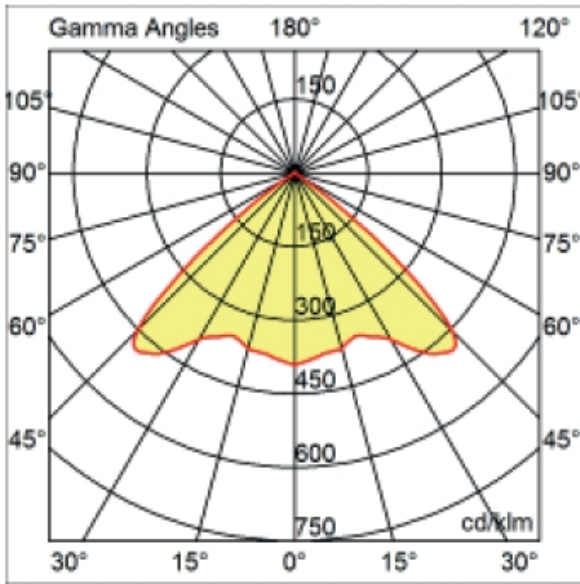

DIXIT RA20 RECESSED

A56015-

PROJECT	
TYPE	
SPECIFIER	
QUANTITY	
DATE	

	DP	DV		
Dimming	Phase	0-10V		
Color Temperature	27K	30K	35K	40K
	2700K	3000K	3500K	4000K

Order Example **K°**
L5XXXXXX-DV-30K
0-10V
3000K